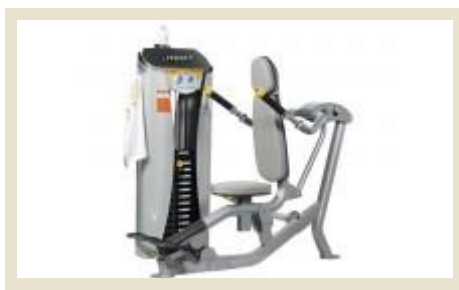

HOIST ROC-IT LINE SELECTORIZED SEATED DIP RS-1101

по запросу