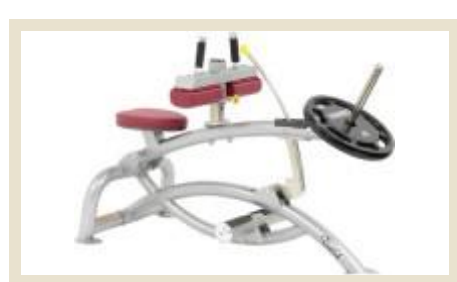

HOIST ROC-IT LINE PLATE-LOADED CALF RAISE RPL-5363

по запросу