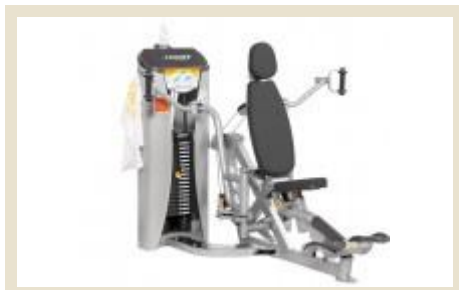

HOIST ROC-IT LINE SELECTORIZED PEC FLY RS-1302

по запросу