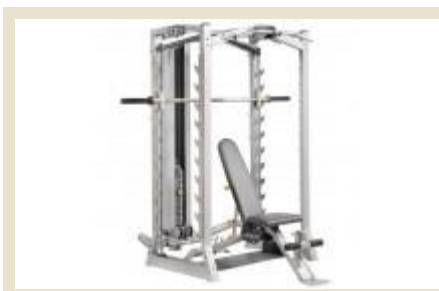

HOIST PERSONAL TRAINING SYSTEM PTS ENSEMBLE #1 PTS-ENS-1

Цена по запросу