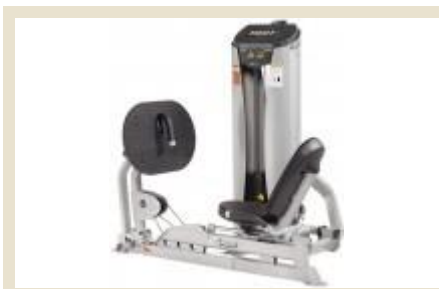

HOIST DUAL LINE NEW DESIGN LEG PRESS/CALF RAISE HD-3403

по запросу