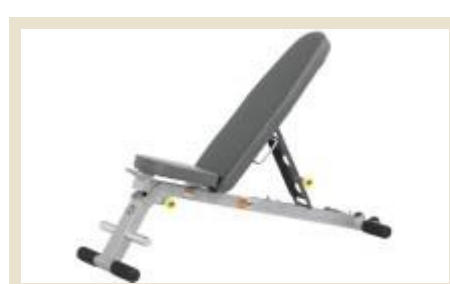

HOIST HOME BENCH SYSTEMS/FREEWEIGHT PRODUCTS
FOLDING FIVE POSITION BENCH HF-
4145

по запросу