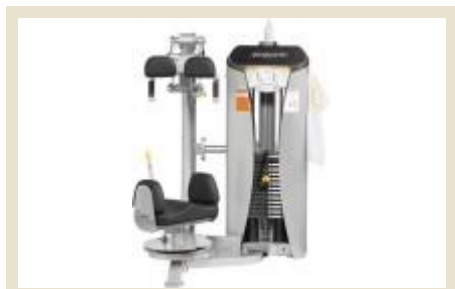

HOIST ROC-IT LINE SELECTORIZED
ROTARY TORSO RS-1602

по запросу